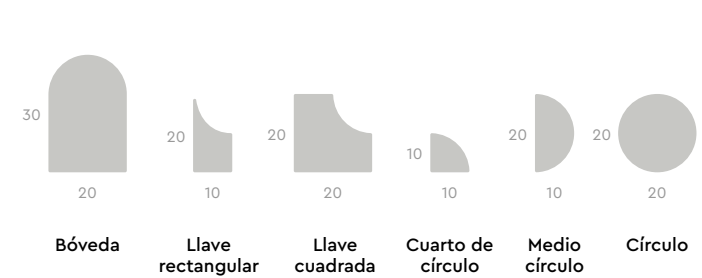

Rectángulos

Rombos

Ladrillos rústicos

Escamas

Nudos

Hexágonos

Hélices

Prismas

Triángulos

Colección Vélez

Colección Nerja

Our handmade tiles present some variations. The measurements represented here are referred to the installation grid. To know the measurements of the pieces and its joints, consult our product sheets.

Measurements in centimeters

Cuadrado 10

Color	Name	€/m ²
	Brillo	180
	Solera	180

10

Cuadrado 15

Color	Name	€/m ²
	Brillo	180
	Solera	180

15

Cuadrado 20