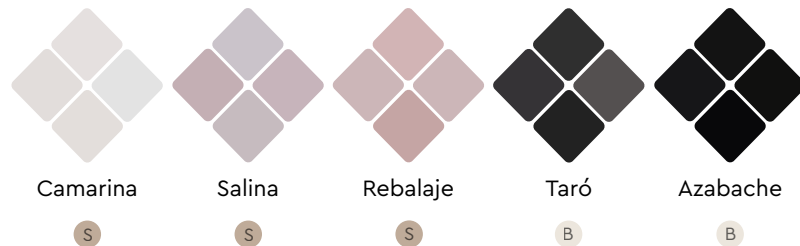

Tres Piezas 30-15

Color	Name	€/m ²
	Salmón	65
	Rojiza	65
	Pizarra	65
	Paja	75
	Blanco a.	75
	C. Ámbar	75
	C. Baraca	65

Mezquita

Color	Name	€/m ²
	Salmón	115
	Rojiza	115
	Pizarra	115
	Paja	115
	Blanco a.	115
	C. Ámbar	115
	C. Baraca	115

Colors Palette

Antique Terracotta Tiles

Customize your project. If you need it, we can develop custom colors and formats for you.

Azules

Verdes

Neutros

Tierras

Rojos

.30

Finishes

B Brightness

The classic brightness finish with our characteristic Antique texture and color variation.

S Solera

Our solera finish lends the aged look of ancient tiles. A set with a heterogeneous appearance with matt, satin and slightly shiny tiles.

B + S Brightness + Solera

A combination of selected pieces with brightness and solera finishes, achieving a set with a high degree of color variation and richness.

Glazed Formats

Antique Terracotta Tiles